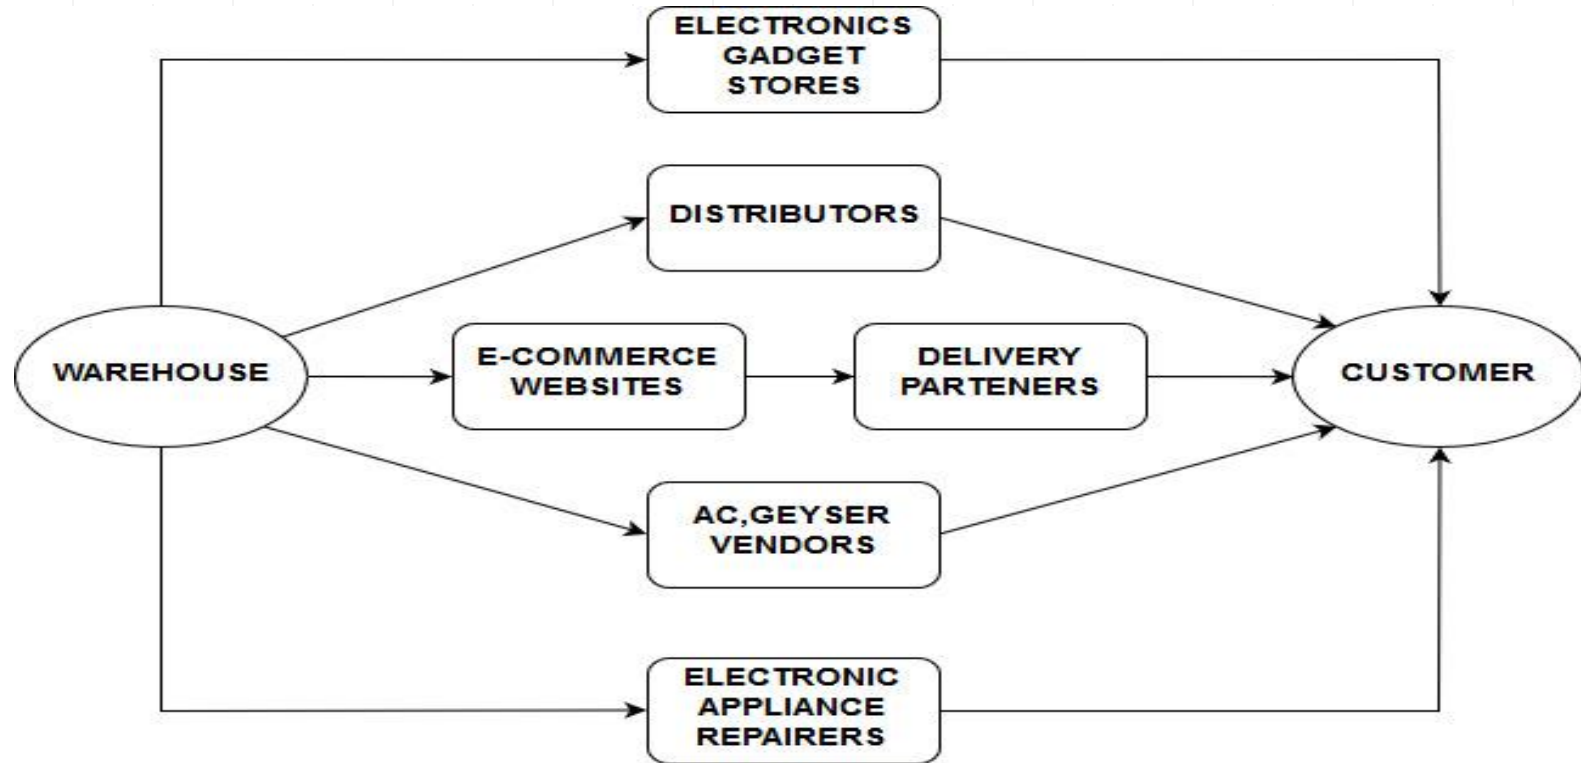

DETAILED DISTRIBUTION CHANNEL